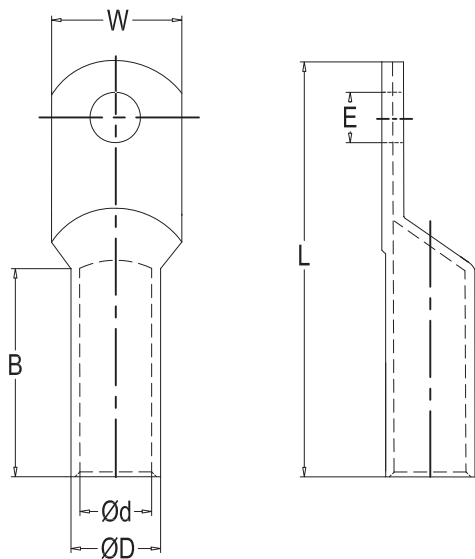

日成 铜管端子

| 型号 | 尺寸 DIMENSION | | | | | |
|----------|--------------|------|------|------|------|-------|
| | | | | | | |
| DT1.5-5 | 5.2 | 4.0 | 2.2 | 8.0 | 10.0 | 23.0 |
| DT2.5-4 | 4.2 | 4.5 | 2.9 | 8.0 | 13.0 | 27.0 |
| DT2.5-5 | 5.2 | 4.5 | 2.9 | 8.0 | 13.0 | 27.0 |
| DT2.5-6 | 6.4 | 4.5 | 2.9 | 10.0 | 13.0 | 27.0 |
| DT4-5 | 5.2 | 5.2 | 3.6 | 10.0 | 13.0 | 28.0 |
| DT4-6 | 6.4 | 5.2 | 3.6 | 10.0 | 13.0 | 28.0 |
| DT6-5 | 5.2 | 6.0 | 4.2 | 10.0 | 17.0 | 35.0 |
| DT6-6 | 6.4 | 6.0 | 4.2 | 10.0 | 17.0 | 35.0 |
| DT6-8 | 8.4 | 6.0 | 4.2 | 12.0 | 17.0 | 35.0 |
| DT10-6 | 6.4 | 7.0 | 5.0 | 12.4 | 17.0 | 36.0 |
| DT10-8 | 8.4 | 7.0 | 5.0 | 12.4 | 17.0 | 36.0 |
| DT16-6 | 6.4 | 9.0 | 6.0 | 14.0 | 32.0 | 58.0 |
| DT16-8 | 8.4 | 9.0 | 6.0 | 14.0 | 32.0 | 58.0 |
| DT25-6 | 6.4 | 10.0 | 7.0 | 15.0 | 32.0 | 58.0 |
| DT25-8 | 8.4 | 10.0 | 7.0 | 15.0 | 32.0 | 58.0 |
| DT25-10 | 10.5 | 10.0 | 7.0 | 17.5 | 32.0 | 58.0 |
| DT35-6 | 6.4 | 12.0 | 9.0 | 17.1 | 36.0 | 62.0 |
| DT35-8 | 8.4 | 12.0 | 9.0 | 17.1 | 36.0 | 62.0 |
| DT35-10 | 10.5 | 12.0 | 9.0 | 18.0 | 36.0 | 62.0 |
| DT50-8 | 8.4 | 14.0 | 10.0 | 20.0 | 40.0 | 72.0 |
| DT50-10 | 10.5 | 14.0 | 10.0 | 20.0 | 40.0 | 72.0 |
| DT70-8 | 8.4 | 16.0 | 12.0 | 23.0 | 42.0 | 76.0 |
| DT70-10 | 10.5 | 16.0 | 12.0 | 23.0 | 42.0 | 76.0 |
| DT70-12 | 13.0 | 16.0 | 12.0 | 23.0 | 42.0 | 76.0 |
| DT95-10 | 10.5 | 18.0 | 14.0 | 26.0 | 44.0 | 84.0 |
| DT95-12 | 13.0 | 18.0 | 14.0 | 26.0 | 44.0 | 84.0 |
| DT120-12 | 13.0 | 21.0 | 16.0 | 30.0 | 46.0 | 90.0 |
| DT120-16 | 17.0 | 21.0 | 16.0 | 30.0 | 46.0 | 90.0 |
| DT150-12 | 13.0 | 23.0 | 17.0 | 33.0 | 50.0 | 98.0 |
| DT150-16 | 17.0 | 23.0 | 17.0 | 33.0 | 50.0 | 98.0 |
| DT185-12 | 13.0 | 25.0 | 19.0 | 36.0 | 52.0 | 101.0 |
| DT185-16 | 17.0 | 25.0 | 19.0 | 36.0 | 52.0 | 101.0 |
| DT240-12 | 13.0 | 28.0 | 21.6 | 40.0 | 52.0 | 110.0 |
| DT240-16 | 17.0 | 28.0 | 21.6 | 40.0 | 52.0 | 112.0 |
| DT240-20 | 21.0 | 28.0 | 21.6 | 40.0 | 52.0 | 112.0 |
| DT300-16 | 17.0 | 31.0 | 24.0 | 45.0 | 58.0 | 116.0 |
| DT300-20 | 21.0 | 31.0 | 24.0 | 45.0 | 58.0 | 120.0 |
| DT400-16 | 17.0 | 36.5 | 28.5 | 52.0 | 66.0 | 126.0 |
| DT400-20 | 21.0 | 36.5 | 28.5 | 52.0 | 66.0 | 131.0 |
| DT500-16 | 17.0 | 39.0 | 30.5 | 56.0 | 70.0 | 141.0 |
| DT500-20 | 21.0 | 39.0 | 30.5 | 56.0 | 70.0 | 146.0 |
| DT630-20 | 21.0 | 45.0 | 35.5 | 65.0 | 80.0 | 168.0 |