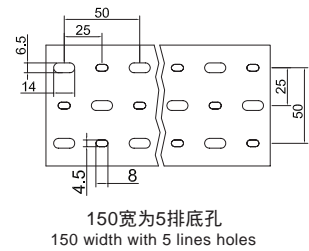

样式: 75mm-140mm宽
Style: Width from 75mm to 140mm