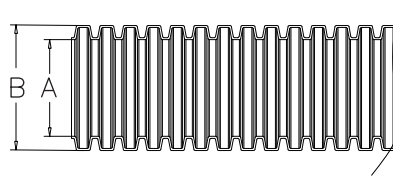

RCCN 日成PA尼龙剖开式波纹管 Polyethylene Corrugated Tubing

材 质 进口 尼龙
 温 度 短时达到
 产品认证 欧洲 欧洲环保
 下表型号数据参考 系列

单位/Unit:mm

| 黑色 | 深灰色 | 规格 Sizes | 内径 A | 外径 B | 静态 弯曲 半径 Stat.r | 动态 弯曲 半径 Dyn.r | 包装 M |
|----------|----------|-------------|---------|---------|--------------------------|-------------------------|---------|
| BGR-07NB | BGR-07NG | | | | | | |
| BGR-10NB | BGR-10NG | | | | | | |
| BGR-12NB | BGR-12NG | | | | | | |
| BGR-15NB | BGR-15NG | | | | | | |
| BGR-17NB | BGR-17NG | | | | | | |
| BGR-23NB | BGR-23NG | | | | | | |
| BGR-29NB | BGR-29NG | | | | | | |
| BGR-36NB | BGR-36NG | | | | | | |
| BGR-48NB | BGR-48NG | | | | | | |
| BGR-08NB | BGR-08NG | | | | | | |
| BGR-11NB | BGR-11NG | | | | | | |
| BGR-16NB | BGR-16NG | | | | | | |
| BGR-20NB | BGR-20NG | | | | | | |
| BGR-25NB | BGR-25NG | | | | | | |