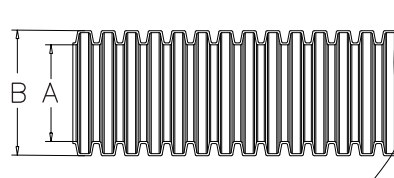

RCCN 日成PAV0尼龙阻燃及剖开波纹管 Polyethylene Corrugated Tubing

材 质
产品认证 欧洲 欧洲环保
特 性 安装容易, 适合于两端线头已固定
使用方法 将电线电缆放入管内即可
下表型号数据参考 系列

单位/Unit:mm

黑色阻燃剖开	深灰阻燃剖开	白色	白色阻燃	白色剖开	橙色	橙色剖开	规格 Sizes	内径 A	外径 B	静态 弯曲 半径 Stat.r	动态 弯曲 半径 Dyn.r	包装 M
BGR-07NBV0	BGR-07NGV0	BG-07NW	BG-07N WV0	BGR-07NW	BG-07N橙	BGR-07N橙						
BGR-10NBV0	BGR-10NGV0	BG-10NW	BG-10N WV0	BGR-10NW	BG-10N橙	BGR-10N橙						
BGR-12NBV0	BGR-12NGV0	BG-12NW	BG-12N WV0	BGR-12NW	BG-12N橙	BGR-12N橙						
BGR-15NBV0	BGR-15NGV0	BG-15NW	BG-15N WV0	BGR-15NW	BG-15N橙	BGR-15N橙						
BGR-17NBV0	BGR-17NGV0	BG-17NW	BG-17N WV0	BGR-17NW	BG-17N橙	BGR-17N橙						
BGR-23NBV0	BGR-23NGV0	BG-23NW	BG-23N WV0	BGR-23NW	BG-23N橙	BGR-23N橙						
BGR-29NBV0	BGR-29NGV0	BG-29NW	BG-29N WV0	BGR-29NW	BG-29N橙	BGR-29N橙						
BGR-36NBV0	BGR-36NGV0	BG-36NW	BG-36N WV0	BGR-36NW	BG-36N橙	BGR-36N橙						
BGR-48NBV0	BGR-48NGV0	BG-48NW	BG-48N WV0	BGR-48NW	BG-48N橙	BGR-48N橙						
BGR-08NBV0	BGR-08NGV0	BG-08NW	BG-08N WV0	BGR-08NW	BG-08N橙	BGR-08N橙						
BGR-11NBV0	BGR-11NGV0	BG-11NW	BG-11N WV0	BGR-11NW	BG-11N橙	BGR-11N橙						
BGR-16NBV0	BGR-16NGV0	BG-16NW	BG-16N WV0	BGR-16NW	BG-16N橙	BGR-16N橙						
BGR-20NBV0	BGR-20NGV0	BG-20NW	BG-20N WV0	BGR-20NW	BG-20N橙	BGR-20N橙						
BGR-25NBV0	BGR-25NGV0	BG-25NW	BG-25N WV0	BGR-25NW	BG-25N橙	BGR-25N橙