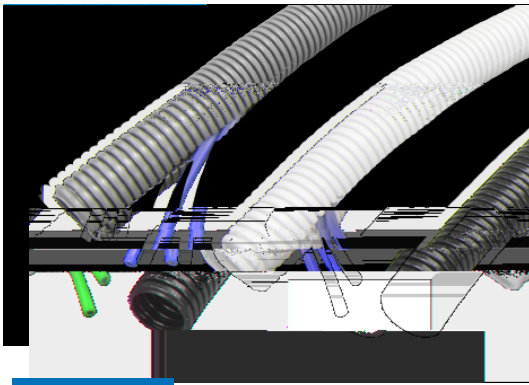

RCCN 日成PA尼龙剖开式波纹管 Polyethylene Corrugated Tubing

材 质 进口 尼龙
 温 度 短时达到
 产品认证 欧洲 欧洲环保
 下表型号数据参考 系列

单位/Unit:mm

| 黑色 | 深灰色 | 规格 Sizes | 内径 A | 外径 B | 静态 弯曲 半径 Stat.r | 动态 弯曲 半径 Dyn.r | 包装 M |
|----------|----------|-------------|---------|---------|--------------------------|-------------------------|---------|
| BGR-07NB | BGR-07NG | | | | | | |
| BGR-10NB | BGR-10NG | | | | | | |
| BGR-12NB | BGR-12NG | | | | | | |
| BGR-15NB | BGR-15NG | | | | | | |
| BGR-17NB | BGR-17NG | | | | | | |
| BGR-23NB | BGR-23NG | | | | | | |
| BGR-29NB | BGR-29NG | | | | | | |
| BGR-36NB | BGR-36NG | | | | | | |
| BGR-48NB | BGR-48NG | | | | | | |
| BGR-08NB | BGR-08NG | | | | | | |
| BGR-11NB | BGR-11NG | | | | | | |
| BGR-16NB | BGR-16NG | | | | | | |
| BGR-20NB | BGR-20NG | | | | | | |
| BGR-25NB | BGR-25NG | | | | | | |