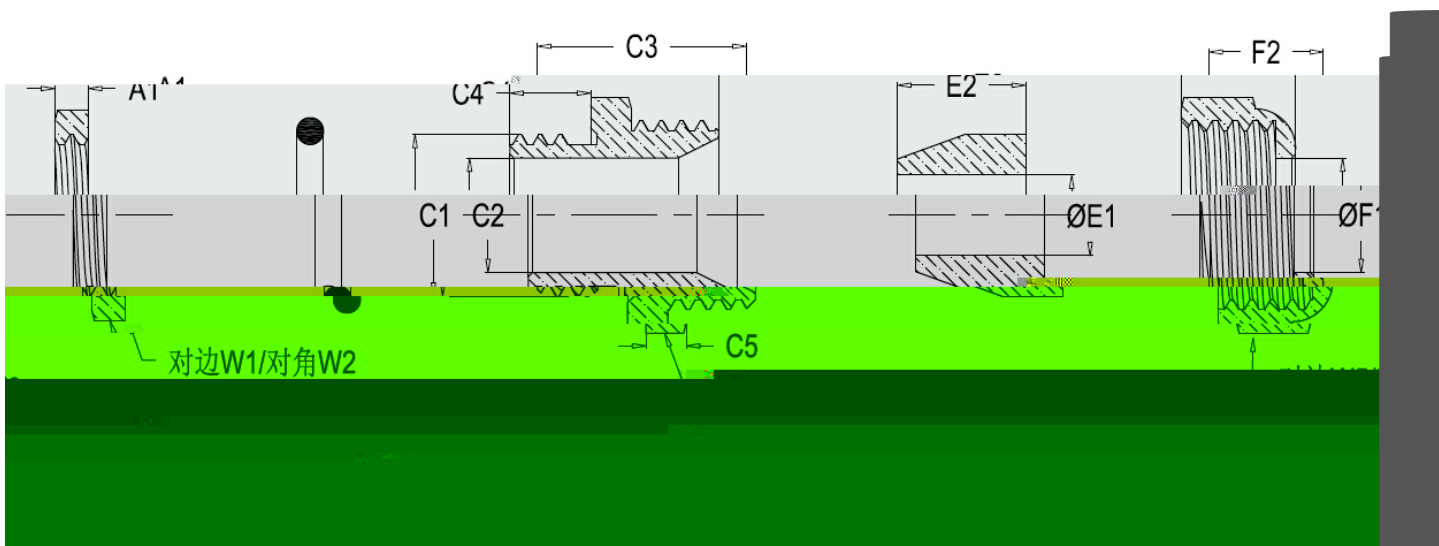

A-LED

LED

A,C,F B,E

R HS

IP68.

-40 150

LED LED LED

I N	T a	Cab Ra	T a O.D. D1	Pa M H	S										S a S			S
					A1	C1	C2	C3	C4	C5	E1	E2	F1	F2	W1/W2	W3/W4	W5/W6	
A-LED-M12X1.5 (3-6)	M12X1.5	3-6	12	12-12.3	2.5	12	8.5	15.5	6	3	6	9	8.5	8.5	14/15.5	16/17.5	16/17.5	
A-LED-M12X1.5 (4-8)	M12X1.5	4-8	12	12-12.3	2.5	12	8.5	16.5	7	3	8	9.5	10.3	8.5	14/15.5	16/17.5	16/17.5	
A-LED-M16X1.5	M16X1.5	4-8	16	16-16.3	2.8	16	10	18.5	6.5	4	8	9.5	9.5	9.7	18/20	18/19.8	18/19.8	

(4-8)																			100PCS
A-LED-M16X1.5 (6-10)	M16X1.5	6-10	16 .	16-16.3	P 2.8	16	10	19.5	8	4	10	11	11.5	10	18/20	20/22.5	20/22.5		
A-LED-M20X1.5 (8-12)	M20X1.5	8-12	20	20-20.3	3.2	2016	12.4	20.5	8.5	3.6	12	12	12.5	10	22/24.5	22/24.5	22/24.5		
A-LED-PG7b M																			