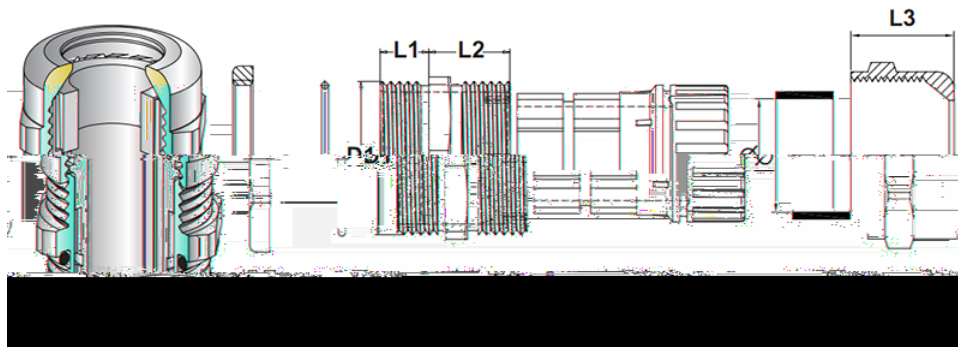

ML

2016 :

- :M/PG/NPT/G
- :A.C.F D B.E
- : CE,ROHS
- : -40°C 100°C
- : , O

| M | PG | NPT | G | Cable Range | ThreadLength L1 | Joint Length L2+L3 | Spanner SW A/F |
|----------------|--------------|----------------|--------------|-------------|-----------------|--------------------|----------------|
| ML-M12×1.5-6.5 | ML-PG7-6.5 | ML-NPT1/4-6.5 | ML-G1/4-6.5 | 3-6.5 | 6 | 18 | 14 |
| ML-M16×1.5-8 | ML-PG9-8 | ML-NPT1/4-8 | ML-G1/4-8 | 4-8 | 8 | 20 | 18 |
| ML-M18×1.5-10 | ML-PG11-10 | | | 6-10 | 8 | 21 | 20 |
| ML-M20×1.5-12 | ML-PG13.5-12 | ML-NPT1/2-12 | ML-G1/2-12 | 8-12 | 8 | 22 | 22 |
| ML-M22×1.5-14 | ML-PG16-14 | ML-NPT1/2-14 | ML-G1/2-14 | 10-14 | 9 | 23 | 24 |
| ML-M25×1.5-16 | | | | 10-16 | 9 | 25 | 28 |
| ML-M27×2.0-18 | ML-PG21-18 | ML-NPT3/4-18 | ML-G3/4-18 | 13-18 | 10 | 25 | 30 |
| ML-M30×2.0-20 | | | | 15-20 | 11 | 25 | 32 |
| ML-M32×1.5-22 | | | | 16-22 | 11 | 26 | 34 |
| ML-M33×2.0-22 | | ML-NPT1-22 | ML-G1-22 | 16-22 | 11 | 30 | 36 |
| ML-M36×1.5-25 | ML-PG29-25 | | | 18-25 | 11 | 30 | 40 |
| ML-M40×1.5-25 | | | | 18-25 | 12 | 31 | 45 |
| ML-M40×1.5-28 | | | | 22-28 | 13 | 35 | 45 |
| ML-M42×2.0-28 | | ML-NPT1-1/4-28 | ML-G1-1/4-28 | 22-28 | 12 | 31 | 45 |
| ML-M40×1.5-32 | | | | 25-32 | 13 | 35 | 50 |
| ML-M48×2.0-32 | ML-PG36-32 | ML-NPT1-1/2-32 | ML-G1-1/2-32 | 25-32 | 13 | 35 | 50 |
| ML-M50×1.5-36 | | | | 30-36 | 13 | 38 | 54 |
| ML-M54×2.0-38 | ML-PG42-38 | | | 32-38 | 13 | 38 | 57 |
| ML-M60×2.0-44 | ML-PG48-44 | ML-NPT2-44 | ML-G2-44 | 37-44 | 14 | 40 | 64 |

| | | | | | | |
|---------------|----------------|--------------|-------|----|----|------|
| ML-M63×1.5-44 | | | 37-44 | 14 | 40 | 68 |
| ML-M64×2.0-44 | | | 37-44 | 14 | 40 | 68 |
| ML-M72×2.0-52 | | | 42-52 | 15 | 40 | 76 |
| ML-M75×2.0-55 | ML-NPT2-1/2-55 | ML-G2-1/2-55 | 50-55 | 15 | 40 | 80 |
| ML-M80×2.0-60 | | | 55-60 | 15 | 40 | 84.5 |
| ML-M88×2.0-70 | | | 65-70 | 15 | 40 | 92.5 |
| ML-M90×2.0-70 | | | 65-70 | 15 | 40 | 96 |