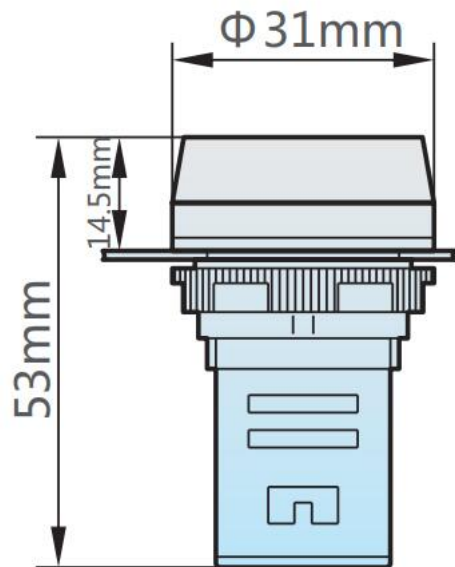

BS

/ LED

BS

单位:MM

品牌	名称	工作电流
正泰	信号灯	≤20mA
型号	绝缘电压	电压波动
ND16-22BS	400V	允许±10%
光亮度	额定冲击耐受电压	
≥40cd/m ²	4KV	

超短型平面圆台形灯罩 ND16-22BS

额定电压400V及以下或直流工作电压400V及以下的电讯
电气等电路中作指示信号、预告信号、事故信号及其他指示信号之用

The image shows three cylindrical signal lamps standing upright. From left to right, they have red, yellow, and green translucent domes. The base of each lamp is black and features the 'GENITO' logo and the model number 'ND16-22BS'. The background is a dark blue with a faint white grid pattern.